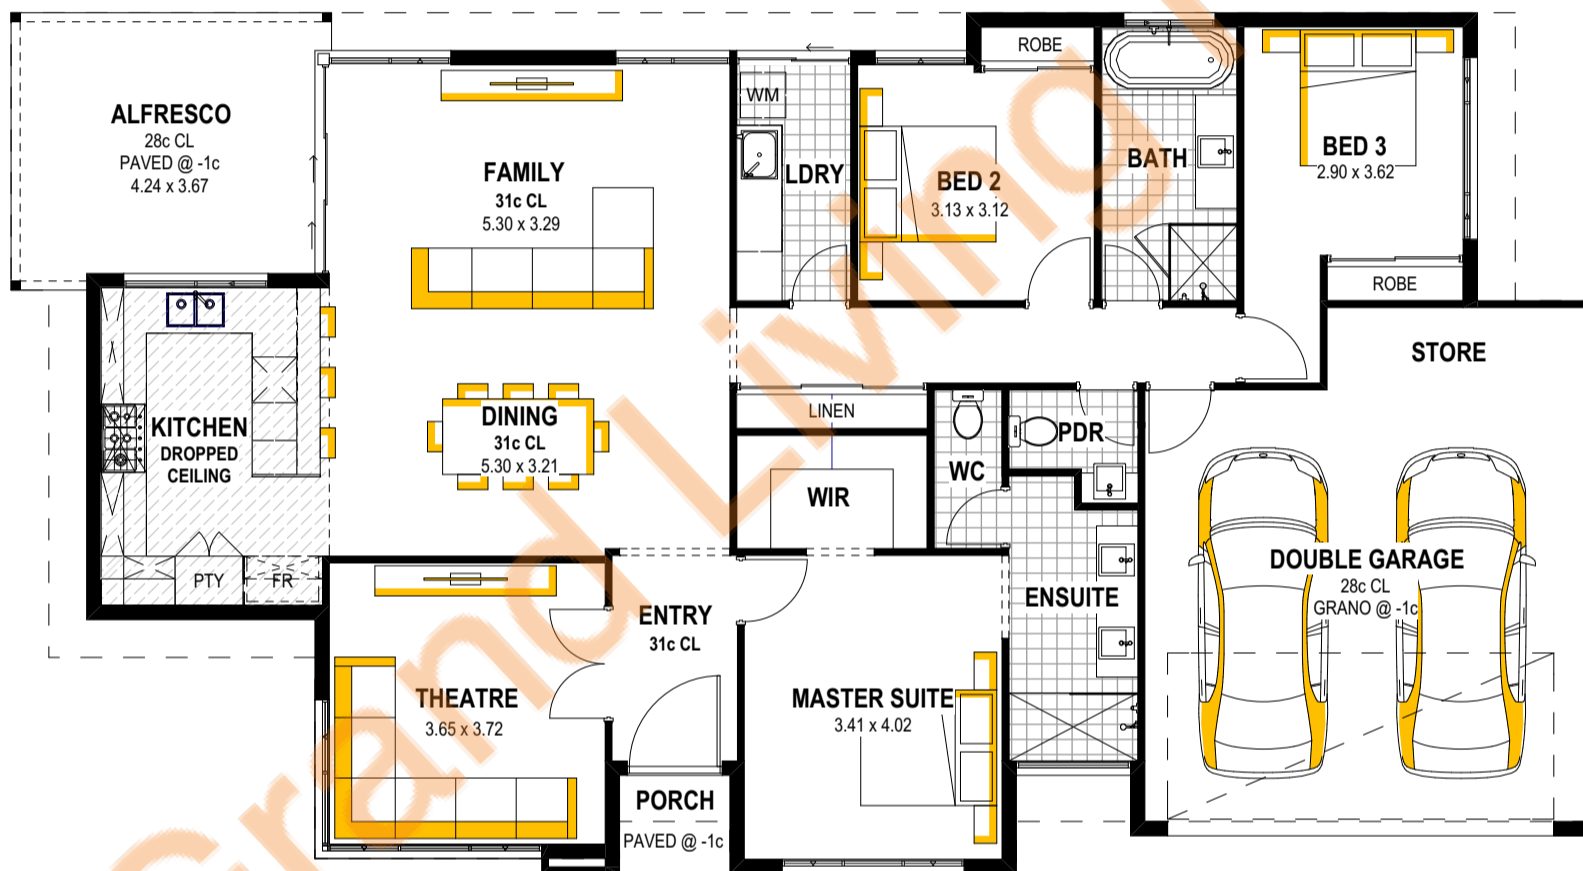

HOME SPECIFICS

OVERALL WIDTH: 20.90m
 OVERALL LENGTH: 11.39m
 SUITS BLOCKS 22m X 16m

AREAS		
Name	Area	Peri...
ALFRESCO	14.199	15.820
HOUSE	149.663	62.180
PORCH	1.898	5.520
TRIPLE GARAGE	38.901	26.340
	204.661 m ²	