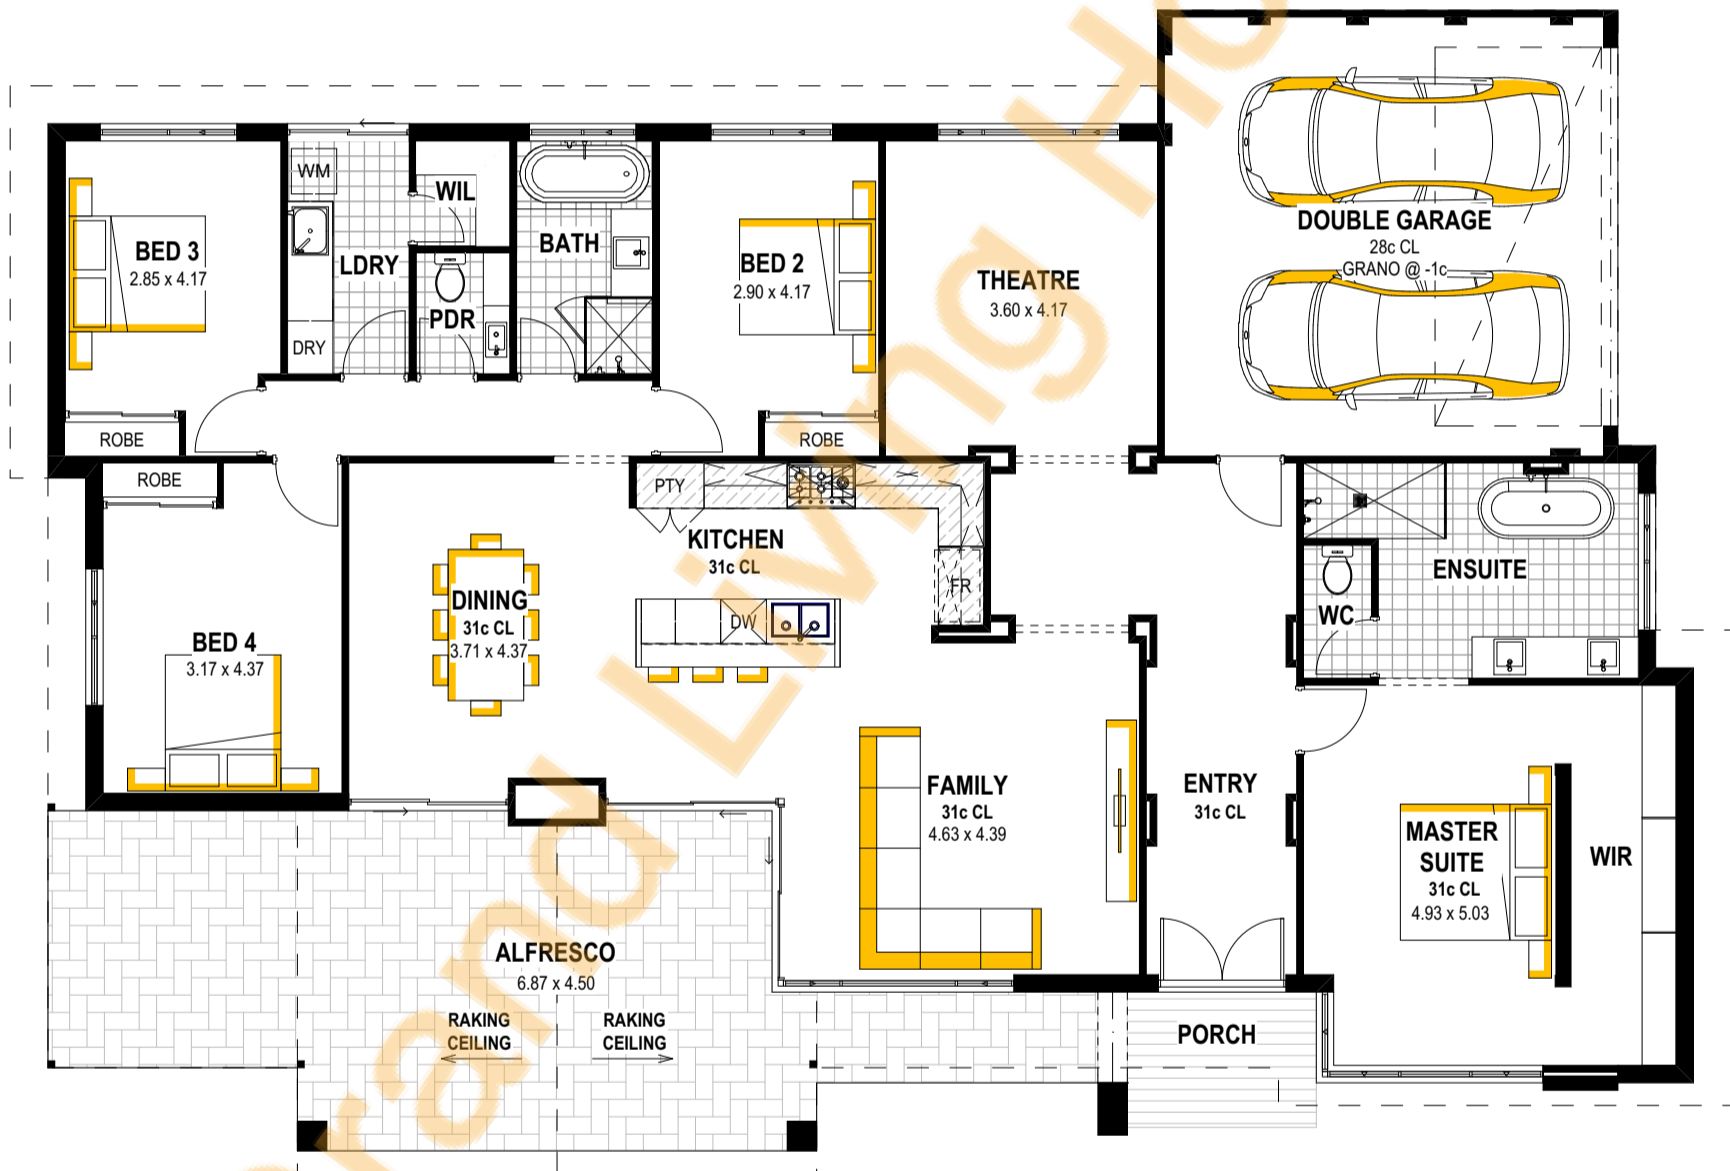

HOME SPECIFICS
 OVERALL WIDTH: 15.09m
 OVERALL LENGTH: 21.77m
 SUITS BLOCKS 16m X 30m

AREAS		
Name	Area	Peri...
ALFRESCO	40.363	29.677
DOUBLE GARAGE	35.508	23.980
HOUSE	199.088	69.600
PORTICO	6.610	15.220
	281.569 m ²	